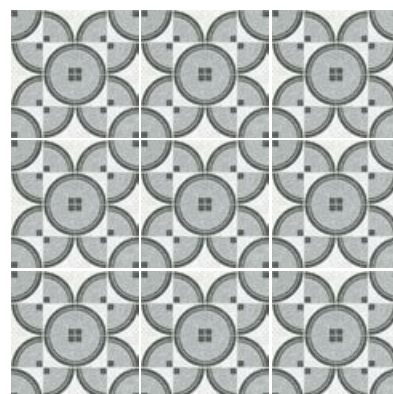

TRIANGLE GREY
22746 EQ-5

BUTTON GREY
22740 EQ-5

COVE SKIRTING EQ-22
10,7 x 15 cm. 4" x 6"

- WHITE 23180
- GREY 23182
- GRAPHITE 23184
- BLUE SKY 23181
- SAND 23183
- TAUPE 23185

COVE SKIRTING INSIDE / OUTSIDE EQ-21
2,5 x 10,7 cm. 1" x 4"