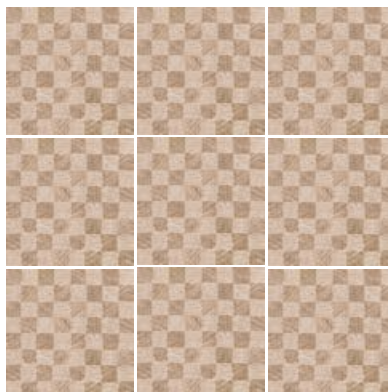

Area 15x15 cm / 6" x 6"

Porcelánico · Porcelain tile

15x15 cm
6" x 6"

Deco 15x15 cm / 6" x 6"

Gama de colores:
Range of colours:
15x15 cm

FORMATO SIZE	Kg/pza kg/pieces	caja / box			palet / pallet			
		piezas pieces	Kg	m² sqm	piezas pieces	kg/palet kg/pallet	m² sqm	cajas boxes
15 x 15 cm. 6" x 6"	0,432	44	19,23	1,00	2.640	1.174	60	60
COVE SKIRTING 10,7 x 15 cm. 4" x 6"	0,290	12	3,71	-	-	-	-	-
COVE SKIRTING INSIDE 2,5 x 10,7 cm. 1" x 4"	0,040	12	0,71	-	-	-	-	-
COVE SKIRTING OUTSIDE 2,5 x 10,7 cm. 1" x 4"	0,040	12	0,71	-	-	-	-	-