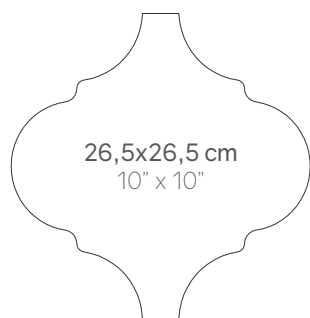

CURVYTILE FACTORY

1.

2.

3.

4.

1. **Factory White, Grey, Black**
  26,5 x 26,5 cm · 10" x 10"
2. **Factory Blume White, Factory Black**
  26,5 x 26,5 cm · 10" x 10"
3. **Factory Mond Cream, Factory Cream**
  26,5 x 26,5 cm · 10" x 10"
4. **Factory Cream, Taupe**
  26,5 x 26,5 cm · 10" x 10"