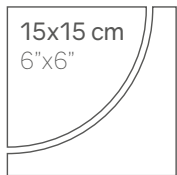

Magical 3

Magical 3 Umbrella Cream
12,4 x 10,7 cm · 5" x 4"

12,4x10,7 cm
5" x 4"

12,4x10,7 cm
5" x 4"

MAGICAL 3

WATER PROOF

Magical 3 Lance White, Black Matt
15 x 15 cm - 6" x 6"

MAGICAL 3 LANCE