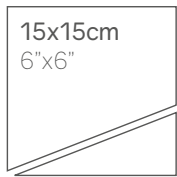

Magical 3

Magical 3 Umbrella Cream
12,4 x 10,7 cm · 5" x 4"

12,4x10,7 cm
5" x 4"

12,4x10,7 cm
5" x 4"

MAGICAL 3

WATER PROOF

Magical 3 Lance White, Black Matt
15 x 15 cm - 6" x 6"

MAGICAL 3 LANCE