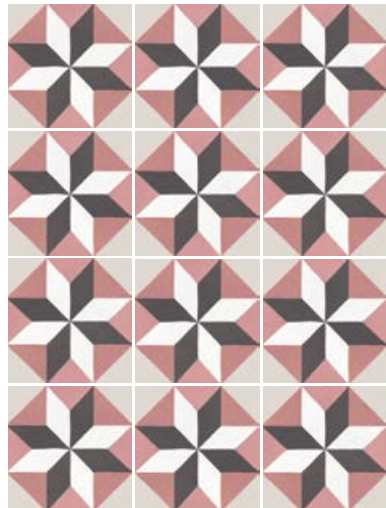

PATCHWORK COLOURS*
22104 EQ-5

Gama de cores:
Range of colours:
20x20 cm