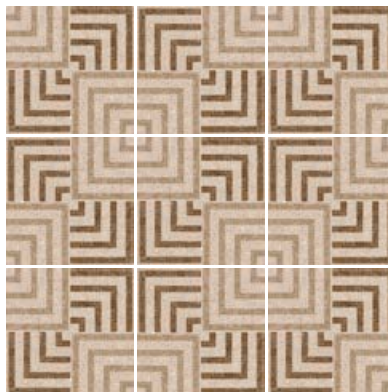

Area 15x15 cm / 6" x 6"

Porcelánico · Porcelain tile

15x15 cm
6" x 6"

Deco 15x15 cm / 6" x 6"

Gama de colores:
Range of colours:
15x15 cm

FORMATO SIZE	Kg/pza kg/pieces	caja / box			palet / pallet			
		piezas pieces	Kg	m² sqm	piezas pieces	kg/palet kg/pallet	m² sqm	cajas boxes
15 x 15 cm. 6" x 6"	0,432	44	19,23	1,00	2.640	1.174	60	60
COVE SKIRTING 10,7 x 15 cm. 4" x 6"	0,290	12	3,71	-	-	-	-	-
COVE SKIRTING INSIDE 2,5 x 10,7 cm. 1" x 4"	0,040	12	0,71	-	-	-	-	-
COVE SKIRTING OUTSIDE 2,5 x 10,7 cm. 1" x 4"	0,040	12	0,71	-	-	-	-	-