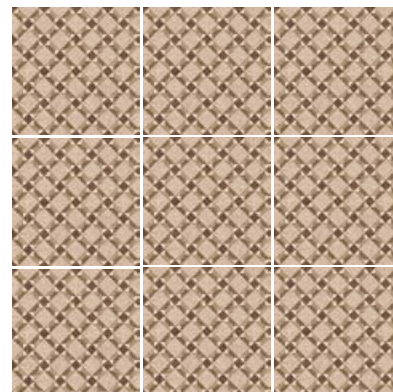

Gama de colores:
Range of colours:
15x15 cm

FORMATO SIZE	Kg/pza kg/pieces	caja / box			palet / pallet			
		piezas pieces	Kg	m² sqm	piezas pieces	kg/palet kg/pallet	m² sqm	cajas boxes
15 x 15 cm. 6" x 6"	0,432	44	19,23	1,00	2.640	1.174	60	60
COVE SKIRTING 10,7 x 15 cm. 4" x 6"	0,290	12	3,71	-	-	-	-	-
COVE SKIRTING INSIDE 2,5 x 10,7 cm. 1" x 4"	0,040	12	0,71	-	-	-	-	-
COVE SKIRTING OUTSIDE 2,5 x 10,7 cm. 1" x 4"	0,040	12	0,71	-	-	-	-	-