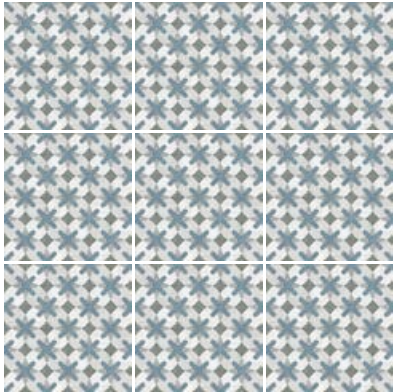

Triangle Blue / Cove Skirting / Cove Skirting Outside Corner
15 x 15 cm · 6" x 6" / 10,7 x 15 cm · 4" x 6" / 2,5 x 10,7 cm · 1" x 4"