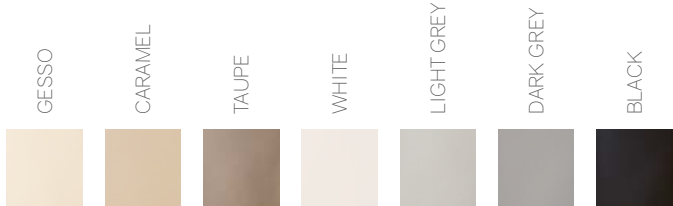

Kite

Kite Grey Dark, Grey Light, White
10 x 30 cm · 4" x 12"