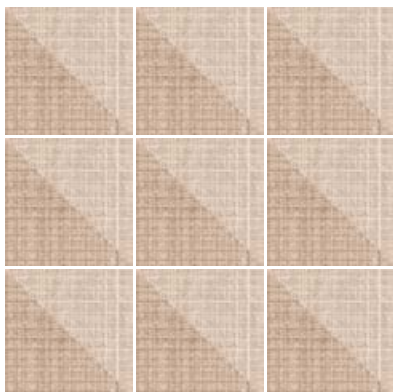

Area 15x15 cm / 6" x 6"

Porcelánico · Porcelain tile

15x15 cm
6" x 6"

Deco 15x15 cm / 6" x 6"

Gama de colores:
Range of colours:
15x15 cm

FORMATO SIZE	Kg/pza kg/pieces	caja / box			palet / pallet			
		piezas pieces	Kg	m² sqm	piezas pieces	kg/palet kg/pallet	m² sqm	cajas boxes
15 x 15 cm. 6" x 6"	0,432	44	19,23	1,00	2.640	1.174	60	60
COVE SKIRTING 10,7 x 15 cm. 4" x 6"	0,290	12	3,71	-	-	-	-	-
COVE SKIRTING INSIDE 2,5 x 10,7 cm. 1" x 4"	0,040	12	0,71	-	-	-	-	-
COVE SKIRTING OUTSIDE 2,5 x 10,7 cm. 1" x 4"	0,040	12	0,71	-	-	-	-	-