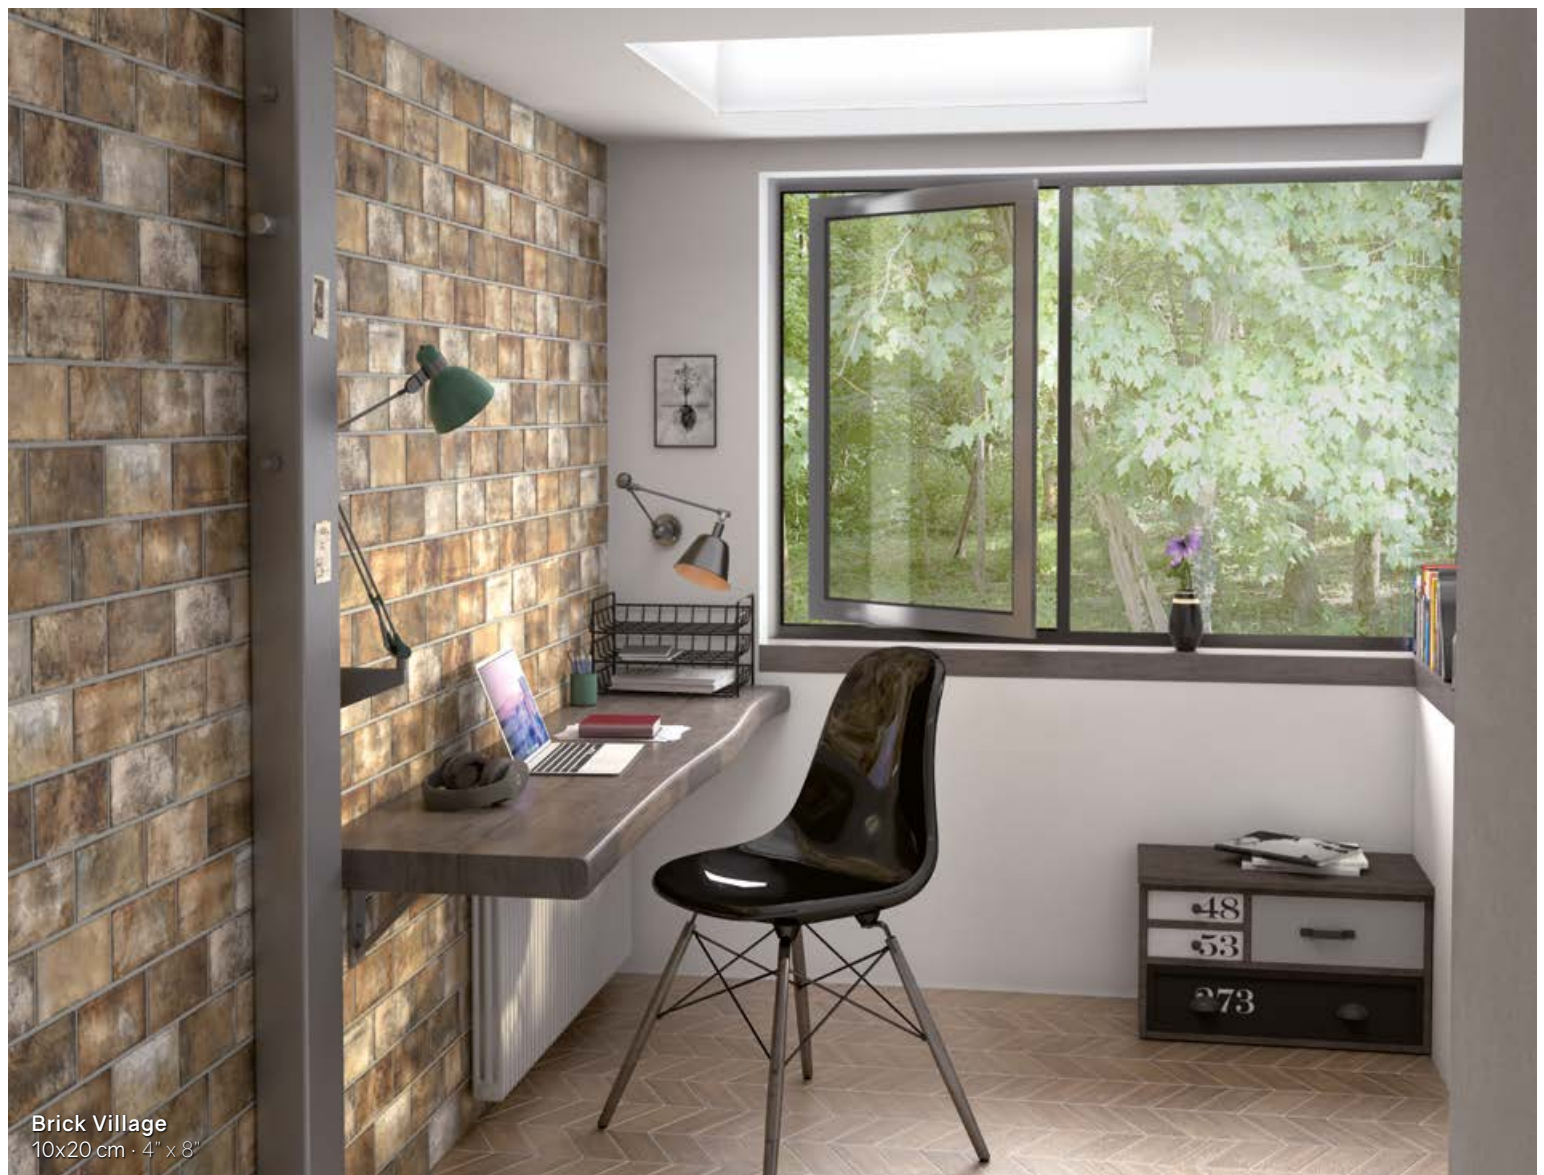

10x20 cm / 4" x 8"

Brick Village
10x20 cm · 4" x 8"