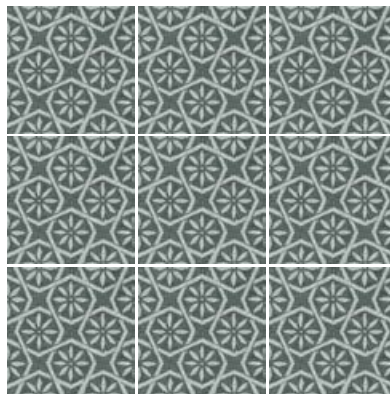

Gama de cores:
Range of colours:
15x15 cm