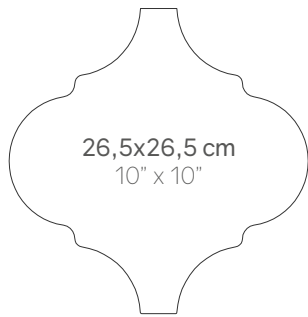

- CINDER
- WHEAT
- CLAY
- CHESTNUT

Cotto Clay
26,5 x 26,5 cm - 10" x 10"

CURVYTILE COTTO

Cotto Chestnut / Patchwork Ceramic
26,5 x 26,5 cm · 10" x 10"

CURVYTILE COTTO

Cotto Cinder Chalk
26,5 x 26,5 cm · 10" x 10"