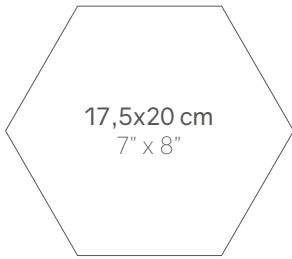

* This product is made up of different designs that are randomly in the box.

Carrara

CARRARA MATT

Carrara Hexagon 17,5 x 20 cm - 7 x 8"
Area 15 Flower Black 15 x 15 cm - 6 x 6"

CARRARA

R9

17,5x20 cm
7" x 8"