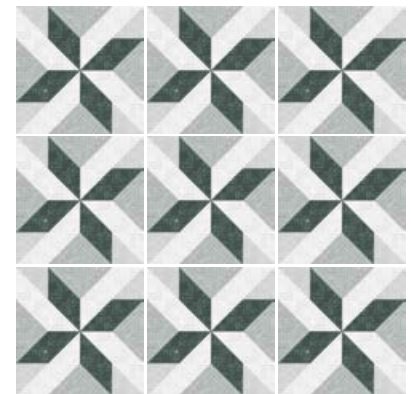

Gama de cores:
Range of colours:
15x15 cm